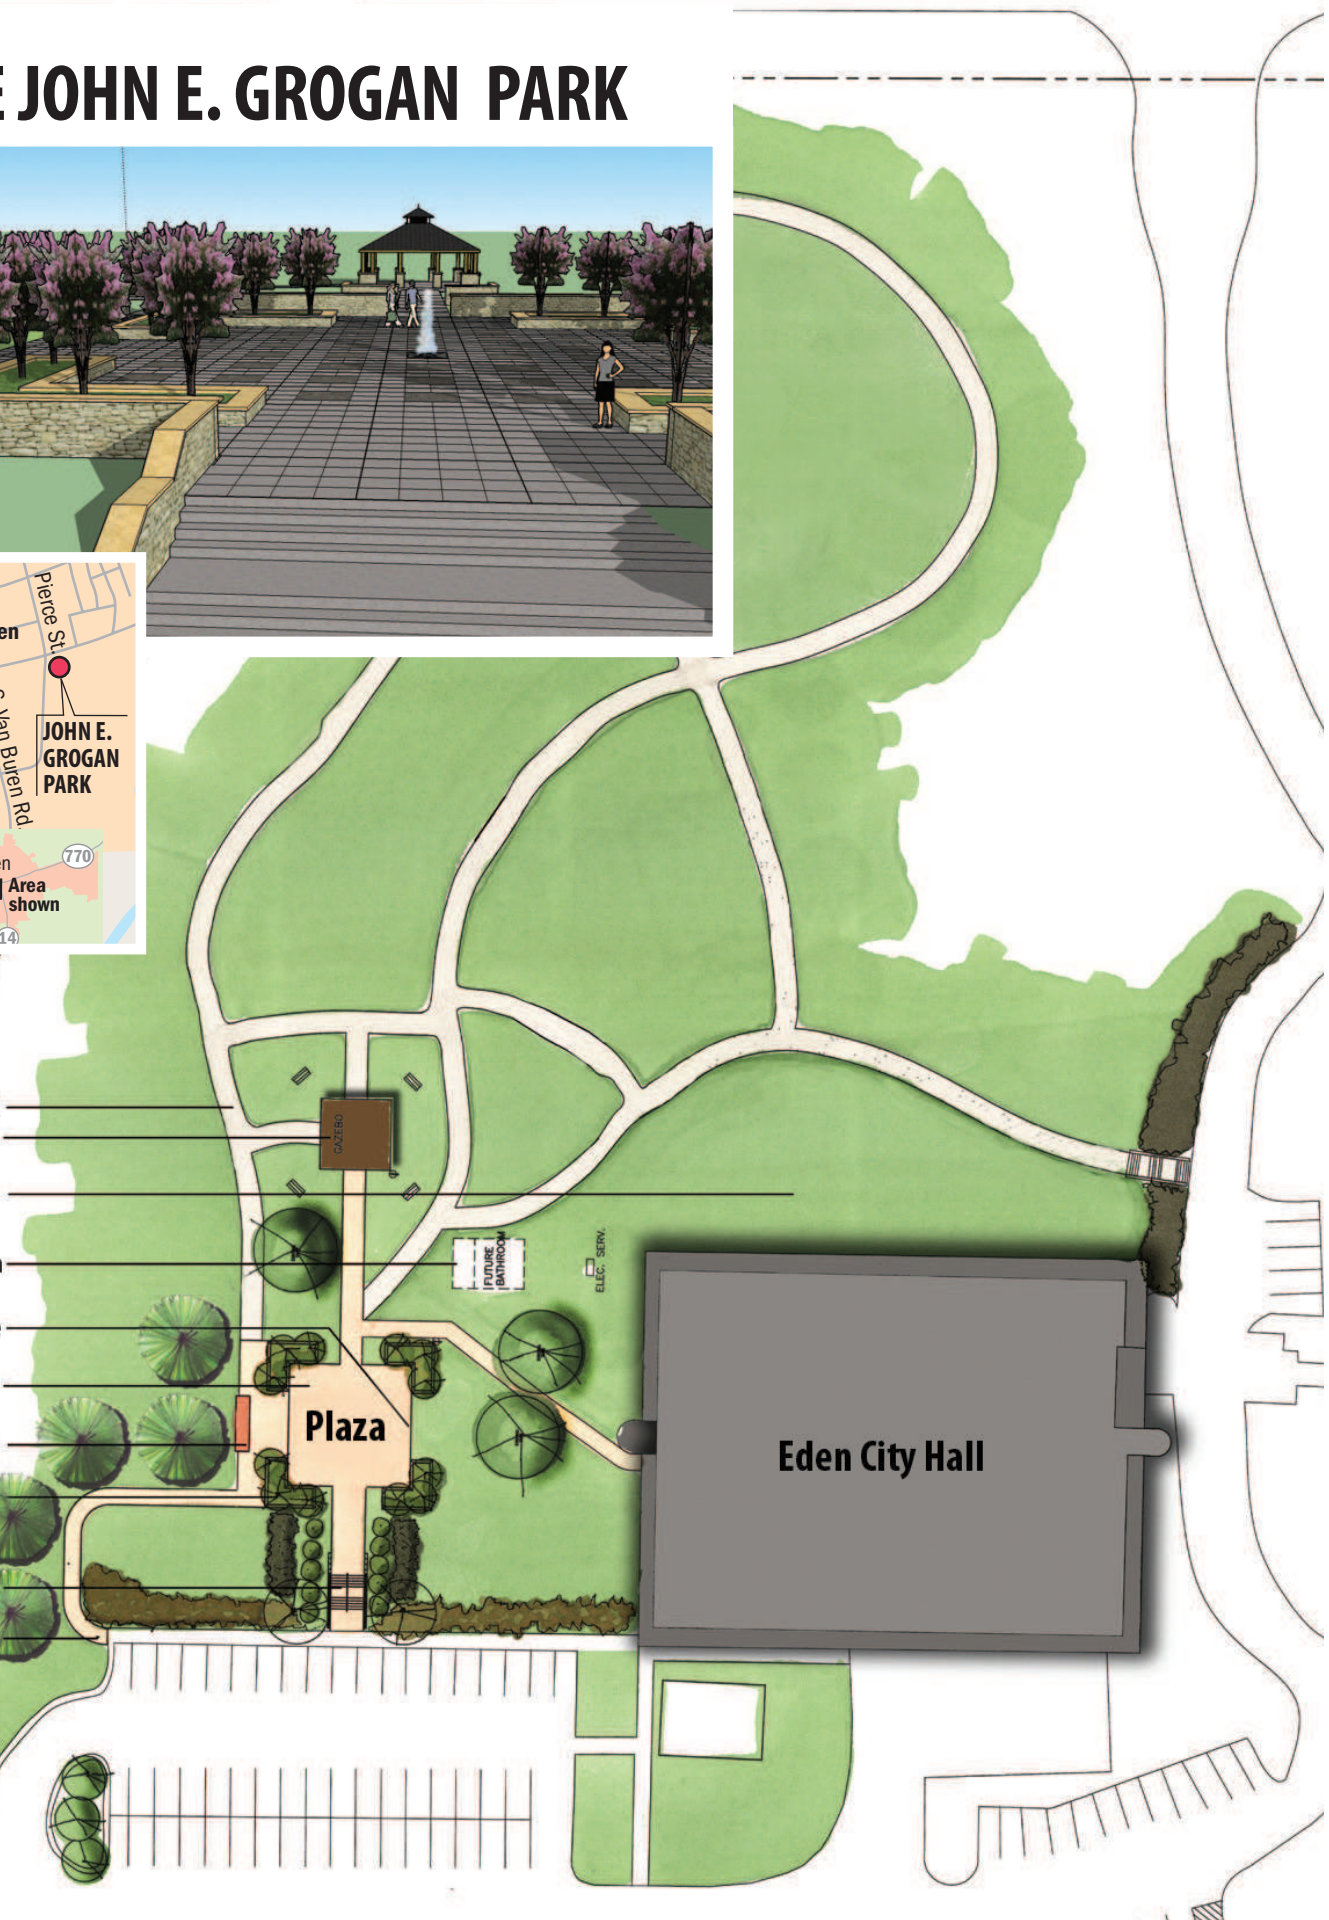

FUTURE JOHN E. GROGAN PARK

- Nature Trail
- Gazebo
- Movie lawn
- Future restroom
- Water feature
- Plaza
- Wall of Honor
- Planter benches
- Main entrance stairs
- ADA ramp

Eden City Hall